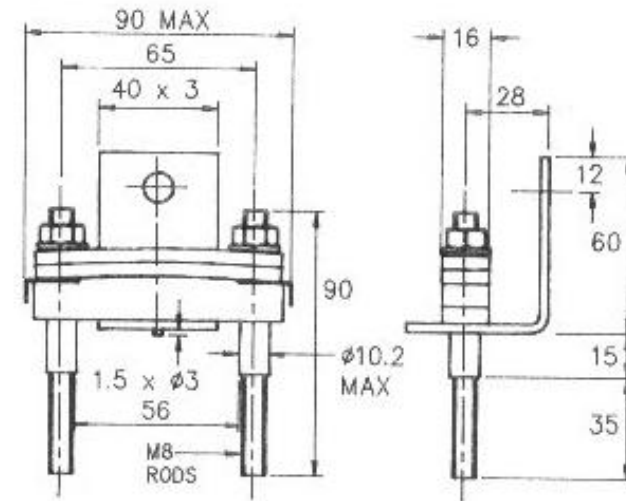

Clamps (Dimensions in mm and inches) (1mm= 0.0394 inch)

WC5 CMK550D56M

WC6 CMK900S56M

WC7 CMK900D56M

WC8 CMK900DT56M