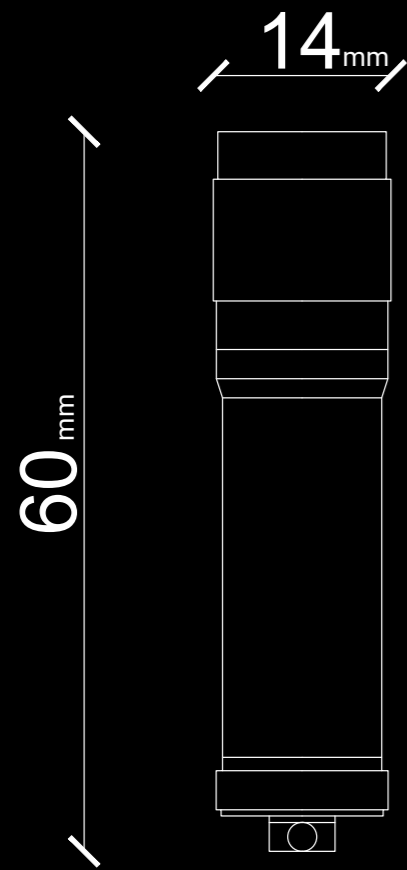

ELF-10

ELF-10 flashlight is a remarkable product with its light and compact design. The lantern, which weighs only 9 grams, provides ease of transport. ELF-10 has high lighting performance for its size. It provides ease of use thanks to its twist-open head. It works with only 1 AAA battery and is a very economical product. ELF-10 flashlight is an ideal option for outdoor activities and emergencies.

Body Material	Aluminum Alloy
Lens Angle	16°
Power Consumption	2W
Source of Light	CA-18-3X LED
Operating Voltage	3,6 V DC
Color Temperature	
CRI	>70
IP Class	IPX8
Luminous Flux (lm)	350lm

TODAY, TOMORROW
AND
FOREVER...