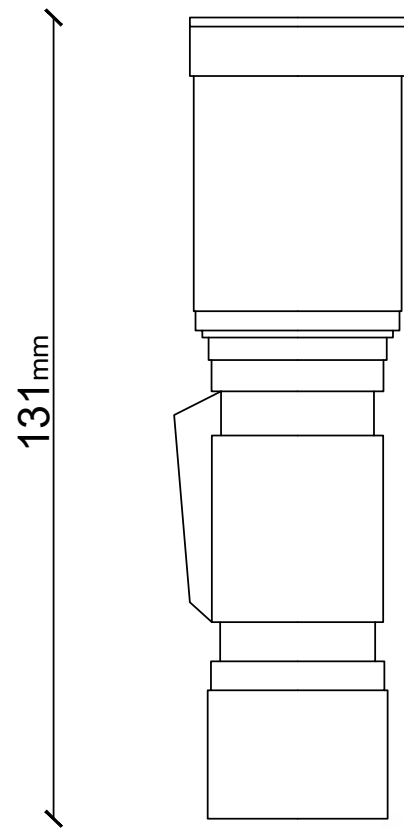

Body Material	Aluminum Alloy
Lens Angle	10° ~ 65° (Ayarlanabilir)
Power Consumption	10W
Source of Light	Cree Led
Operating Voltage	3,6V DC
Color Temperature	
CRI	>70
IP Class	IP65
Luminous Flux (lm)	1000lm