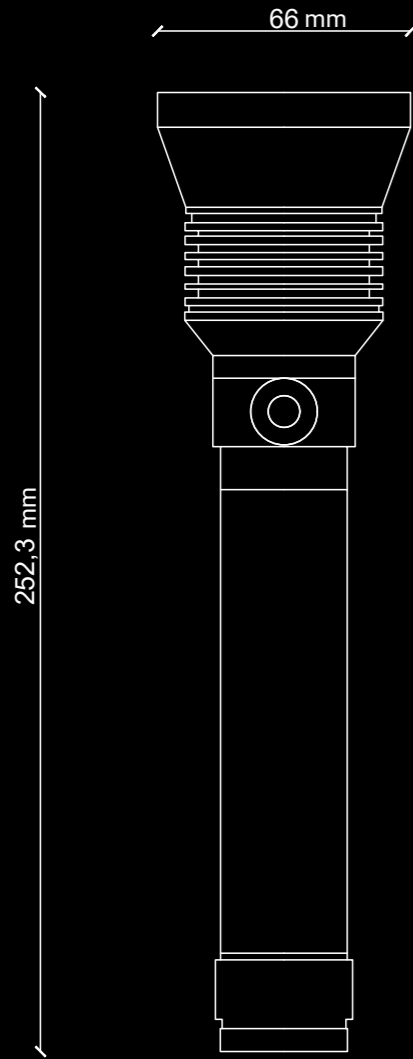

ELF-03

ELF-04

ELF-09

ELF-14

ELF-10

85lm

150lm

320lm

350lm

1000lm

ELF-05-1

ELF-05-2

ELF-05-3

ELF-07

ELF-08

ELF-04

Body Material	6061-T6 Aluminum
Lens Angle	45°
Power Consumption	20W
Source of Light	Cree XHP70 LED
Operating Voltage	7,2 VDC
Color Temperature	
CRI	>70
IP Class	3200 lm @High Mode
Luminous Flux (lm)	

TODAY, TOMORROW
AND
FOREVER...