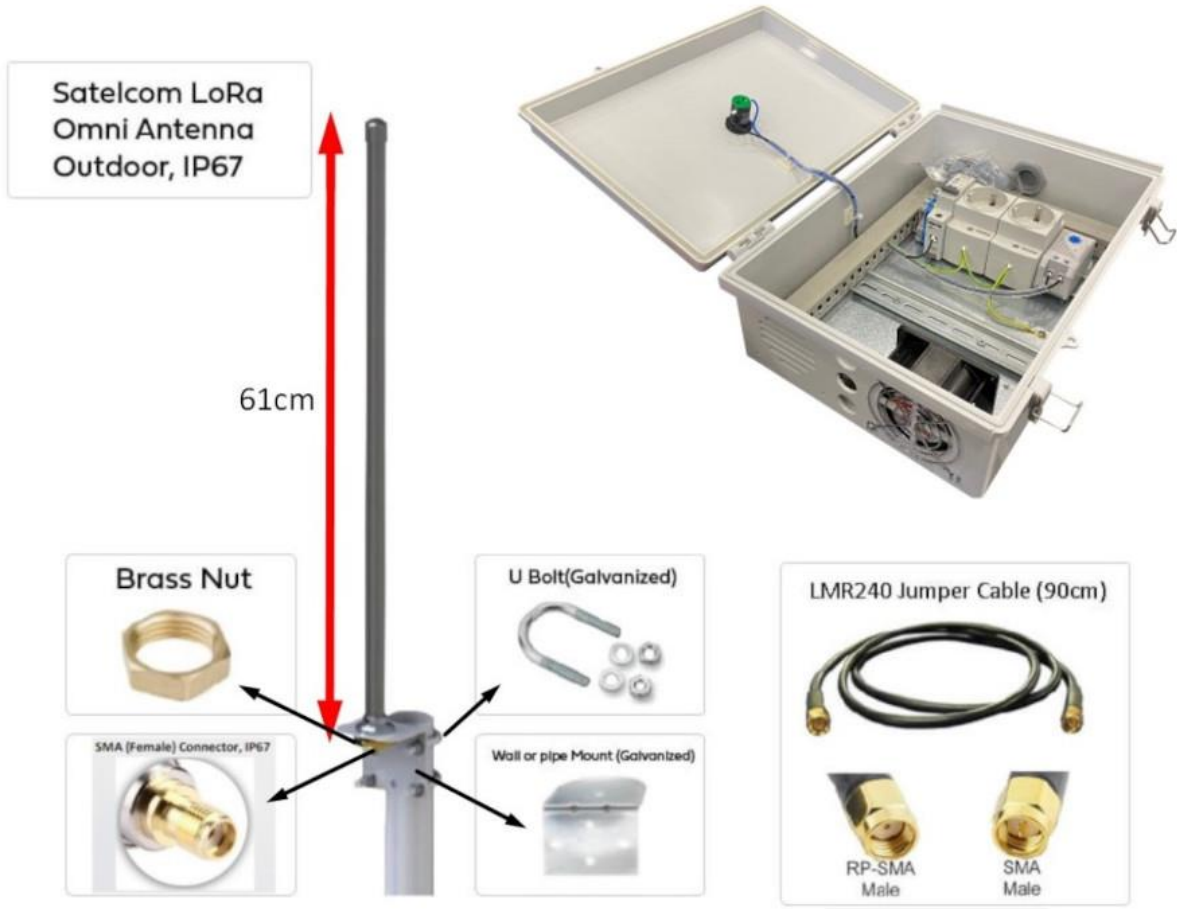

LORA OMNİ ANTEN 5.8DBI ile DIŞ MEKAN KUTU 250x350x127mm

DIŞ MEKAN KUTU İÇERİĞİ

- 2x Priz
- Sigorta
- Koruma Sigortası (F+N)
- 2x Klemens
- Fan
- Gösterge LED
- 250.00 x 350.00 x 127.00mm

ANTEN ÖZELLİKLERİ

Elektriksel Özellikler	
Part Number	STANT-Omni-5.8dbi
Frequency	863-870 MHz
Gain	5.8 dBi
VSWR	≤ 1.2
Beam Width (H)	360°
Beam Width (V)	34°
Impedance	50 Ω
Mekanik Özellikler	
Connector	SMA (Female), IP67
Dimensions	Φ20 x 610mm
Weight	<0.5 kg
Color	Black
Housing material	PVC (UV)
IP Level	Outdoor, IP67
Temperature	-40°C~ +60°C
Installation Method	Wall or Pipe Mount (Galvanized)