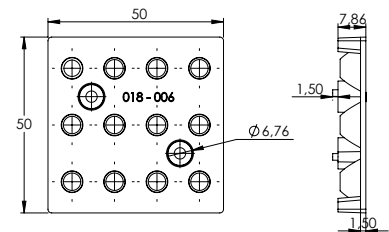

✓ 18°

✓ Large Area Lighting

✓ %93 Efficiency

✓ 50*50 mm

✓ 3030 Mid-Power

Turkey
Discover
the potential

PRODUCT IMAGES MAY DIFFER

PHOTOMETRIC DATA

TECHNICAL SPECIFICATIONS

Product Code	PM018-MI43-SCH
Dimension (mm) W x L x H	50x50x7,9
Material	PMMA
Fastening	Screw
Beam Angle	18°
Type	12 in 1
Optical Efficiency	%93
Box Size (mm) W x L x H	370x300x225
Box Weight	6,5 Kg
Box Quantity	600 pcs
Rohs Complaint	Yes