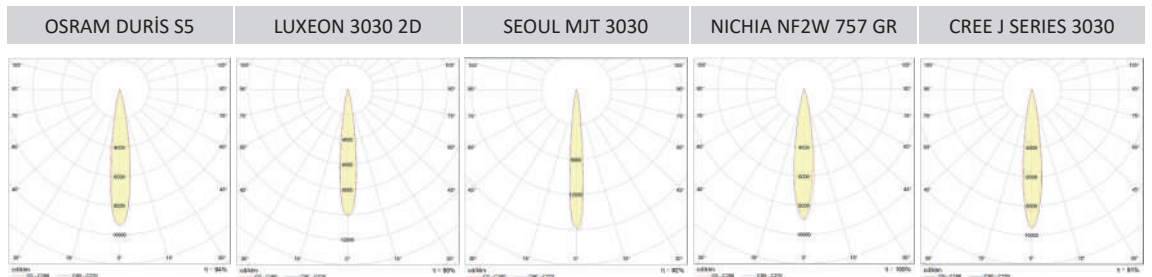

✓ 18°

✓ Large Area Lighting

✓ %93 Efficiency

✓ 50*50 mm

✓ 3030 Mid-Power

Turkey
Discover
the potential

PRODUCT IMAGES MAY DIFFER

PHOTOMETRIC DATA

TECHNICAL SPECIFICATIONS

Product Code	PM018-MI43-SCH
Dimension (mm) W x L x H	50x50x7,9
Material	PMMA
Fastening	Screw
Beam Angle	18°
Type	12 in 1
Optical Efficiency	%93
Box Size (mm) W x L x H	370x300x225
Box Weight	6,5 Kg
Box Quantity	600 pcs
Rohs Complaint	Yes