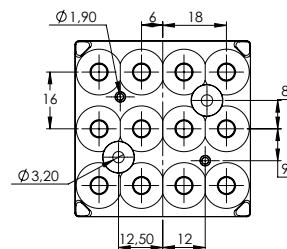

✓ 18°

✓ Large Area Lighting

✓ %93 Efficiency

✓ 50*50 mm

✓ 3030 Mid-Power

Turkey
Discover
the potential

PRODUCT IMAGES MAY DIFFER

PHOTOMETRIC DATA

TECHNICAL SPECIFICATIONS

Product Code	PM018-MI43-SCH
Dimension (mm) W x L x H	50x50x7,9
Material	PMMA
Fastening	Screw
Beam Angle	18°
Type	12 in 1
Optical Efficiency	%93
Box Size (mm) W x L x H	370x300x225
Box Weight	6,5 Kg
Box Quantity	600 pcs
Rohs Complaint	Yes