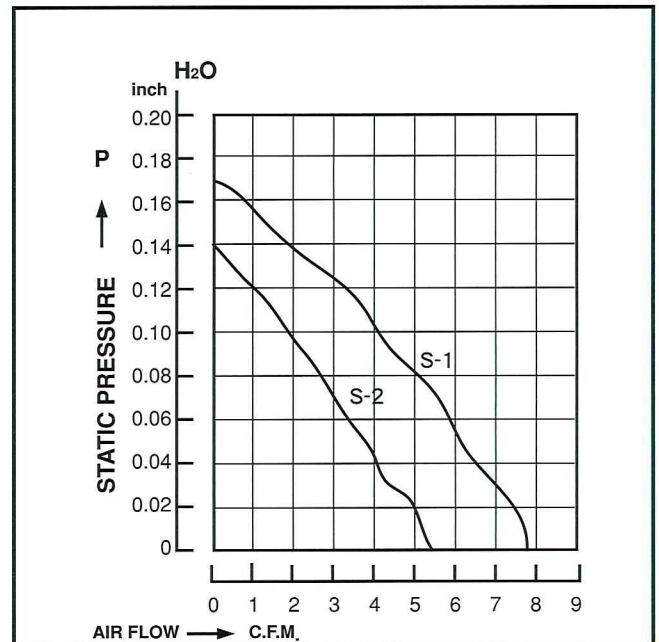

SAVIOR DC BRUSHLESS FAN

SD04020

40x40x20mm

DESIGN FEATURES

- ***BEARING SYSTEM:** SLEEVE BEARING & BALL BEARING
- ***IMPELLER:** PLASTIC WITH FIBER GLASS FILLED UL 94V-0
- ***HOUSING:** PLASTIC WITH FIBER GLASS FILLED UL 94V-0
- ***MOTOR:** BRUSHLESS DC
- ***CONNECTING:** WIRE LEADS
- ***SPEED:** H- HIGH SPEED TYPE
M- MEDIUM SPEED TYPE
- ***AVAILABLE FG TYPE FOR SPEED SENSOR SIGNAL**

DIMENSIONS:MM

PERFORMANCE

SPECIFICATIONS

Specifications are subject to change without notice

MODEL NO.	VOLTAGE (VDC)	AIR (CFM)	VOLUME (M ³ /MIN)	CURRENT (A)	POWER (W)	SPEED (RPM)	STATIC PRESSURE (INCH-H ₂ O)	NOISE (dBA)
SD04020H	5	7.80	0.22	0.25	1.25	7000	0.17	31
	12	7.80	0.22	0.10	1.20	7000	0.17	31
	24	7.80	0.22	0.09	2.16	7000	0.17	31
SD04020M	5	5.40	0.15	0.12	0.60	5000	0.14	23
	12	5.40	0.15	0.09	1.08	5000	0.14	23
	24	5.40	0.15	0.07	1.68	5000	0.14	23