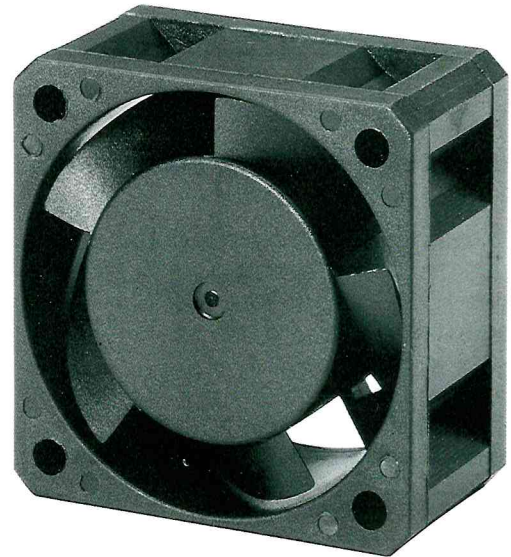

SAVIOR DC BRUSHLESS FAN

SD04020

40x40x20mm

DESIGN FEATURES

- ***BEARING SYSTEM:** SLEEVE BEARING & BALL BEARING
- ***IMPELLER:** PLASTIC WITH FIBER GLASS FILLED UL 94V-0
- ***HOUSING:** PLASTIC WITH FIBER GLASS FILLED UL 94V-0
- ***MOTOR:** BRUSHLESS DC
- ***CONNECTING:** WIRE LEADS
- ***SPEED:** H- HIGH SPEED TYPE
M- MEDIUM SPEED TYPE
- ***AVAILABLE FG TYPE FOR SPEED SENSOR SIGNAL**

DIMENSIONS:MM

PERFORMANCE

SPECIFICATIONS

Specifications are subject to change without notice

MODEL NO.	VOLTAGE (VDC)	AIR (CFM)	VOLUME (M ³ /MIN)	CURRENT (A)	POWER (W)	SPEED (RPM)	STATIC PRESSURE (INCH-H ₂ O)	NOISE (dBA)
SD04020H	5	7.80	0.22	0.25	1.25	7000	0.17	31
	12	7.80	0.22	0.10	1.20	7000	0.17	31
	24	7.80	0.22	0.09	2.16	7000	0.17	31
SD04020M	5	5.40	0.15	0.12	0.60	5000	0.14	23
	12	5.40	0.15	0.09	1.08	5000	0.14	23
	24	5.40	0.15	0.07	1.68	5000	0.14	23