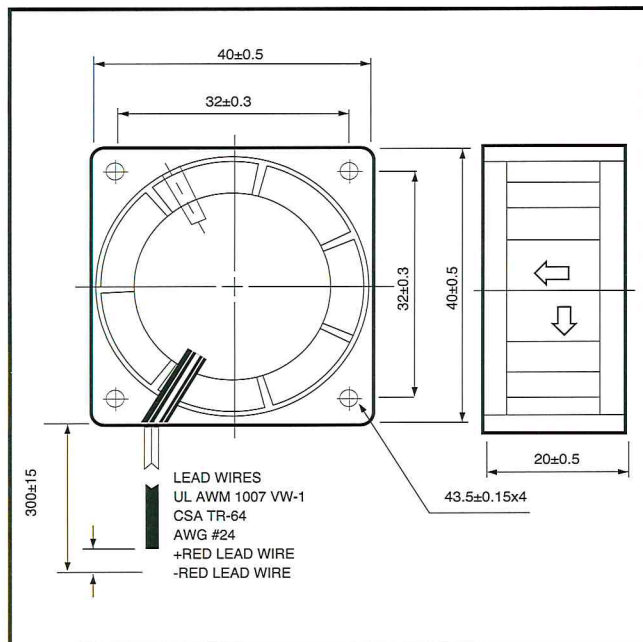

SAVIOR DC BRUSHLESS FAN

SD04020

40x40x20mm

DESIGN FEATURES

- ***BEARING SYSTEM:** SLEEVE BEARING & BALL BEARING
- ***IMPELLER:** PLASTIC WITH FIBER GLASS FILLED UL 94V-0
- ***HOUSING:** PLASTIC WITH FIBER GLASS FILLED UL 94V-0
- ***MOTOR:** BRUSHLESS DC
- ***CONNECTING:** WIRE LEADS
- ***SPEED:** H- HIGH SPEED TYPE
M- MEDIUM SPEED TYPE
- ***AVAILABLE FG TYPE FOR SPEED SENSOR SIGNAL**

DIMENSIONS:MM

PERFORMANCE

SPECIFICATIONS

Specifications are subject to change without notice

MODEL NO.	VOLTAGE (VDC)	AIR (CFM)	VOLUME (M ³ /MIN)	CURRENT (A)	POWER (W)	SPEED (RPM)	STATIC PRESSURE (INCH-H ₂ O)	NOISE (dBA)
SD04020H	5	7.80	0.22	0.25	1.25	7000	0.17	31
	12	7.80	0.22	0.10	1.20	7000	0.17	31
	24	7.80	0.22	0.09	2.16	7000	0.17	31
SD04020M	5	5.40	0.15	0.12	0.60	5000	0.14	23
	12	5.40	0.15	0.09	1.08	5000	0.14	23
	24	5.40	0.15	0.07	1.68	5000	0.14	23