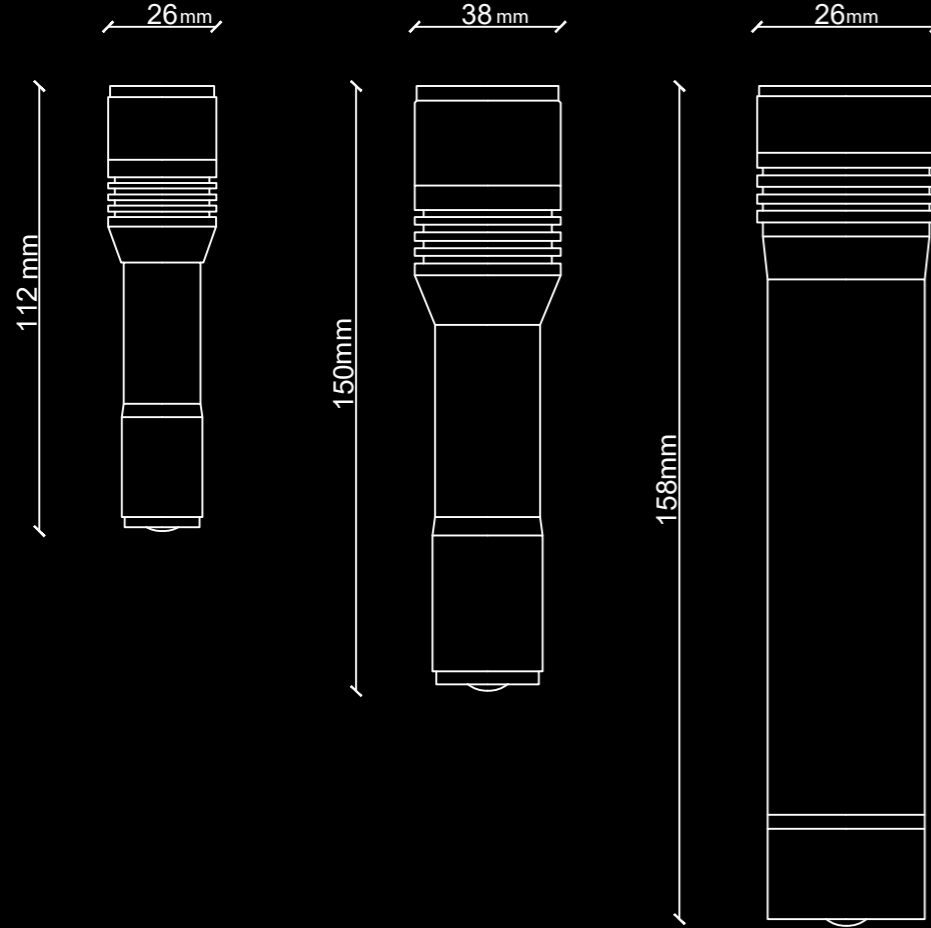

ELF-05-1	ELF-05-2	ELF-05-3
Gövde Malzemesi	Alüminyum alaşım	Alüminyum alaşım	Alüminyum alaşım
Lens Açısı	8°~65°(Ayarlanabilir)	8°~65°(Ayarlanabilir)	8°~65°(Ayarlanabilir)
Güç Tüketimi	1,5W	10W	3W
Işık Kaynağı	XPE LED	T6 LED	XPE LED
Çalışma Voltajı	1,5V DC	4,5 V DC	3 VDC
Renk Sıcaklığı			
CRI	>70		>70
IP Sınıfı		IP44	IP54
Işık Akısı (lm)	85lm	320lm	150 lm