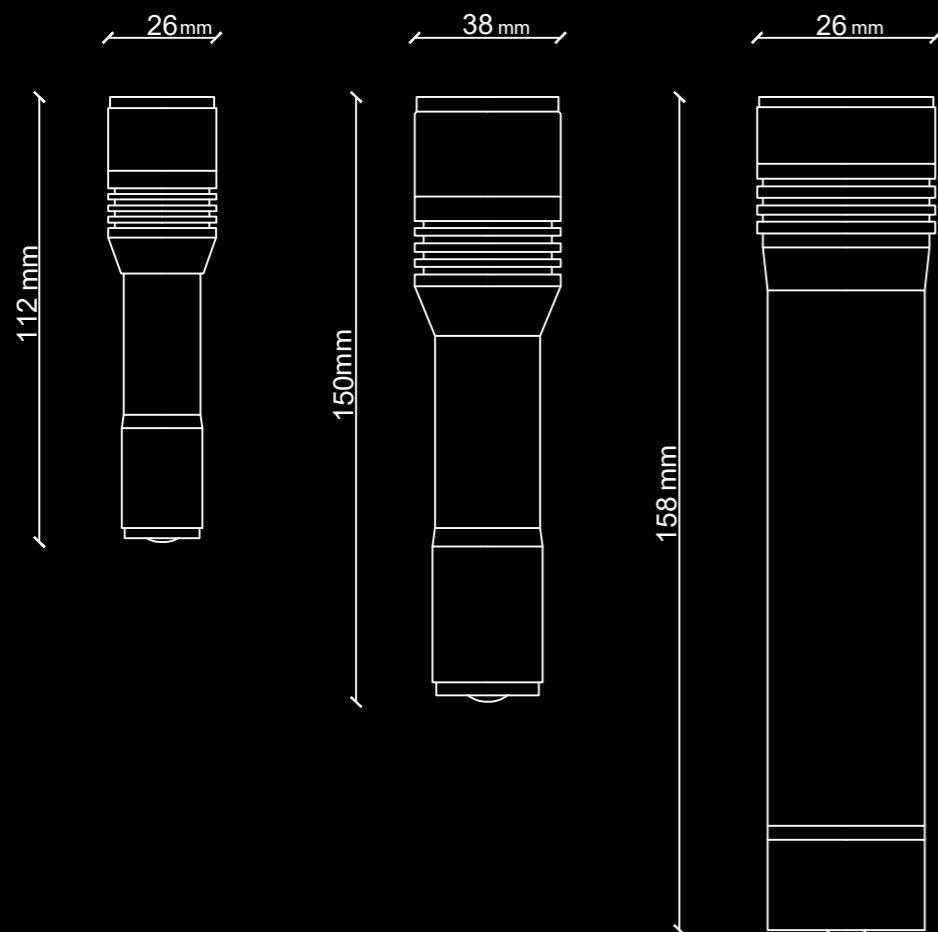

3200lm

ELF-03

ELF-04

ELF-09

ELF-14

ELF-10

85lm

150lm

320lm

350lm

1000lm

ELF-05-1

ELF-05-2

ELF-05-3

ELF-07

ELF-08

ELF-05-1,2,3

ELF-05-1,2,3

ELF-05 series is an easy-to-carry and high-range flashlight series. Ideal for nature activities, hunting and emergencies. It is possible to illuminate wide and narrow areas thanks to its 3 modes (high, low, flash) and adjustable lens angle.

| | ELF-05-1 | ELF-05-2 | ELF-05-3 |
|--------------------|--------------------|--------------------|--------------------|
| Body Material | Aluminum Alloy | Aluminum Alloy | Aluminum Alloy |
| Lens Angle | 8°~65°(Adjustable) | 8°~65°(Adjustable) | 8°~65°(Adjustable) |
| Power Consumption | 1,5W | 10W | 3W |
| Source of Light | XPE LED | T6 LED | XPE LED |
| Operating Voltage | 1,5V DC | 4,5 V DC | 3 VDC |
| Color Temperature | | | |
| CRI | >70 | | >70 |
| IP Class | | IP44 | IP54 |
| Luminous Flux (lm) | 85lm | 320lm | 150 lm |