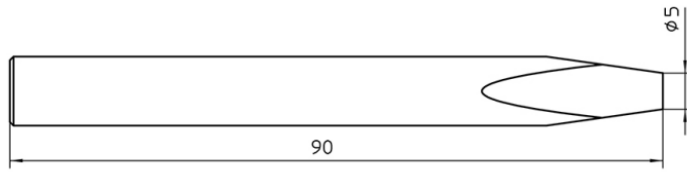

SPI80 235

Product no.: 4SPI80235-1

Benefits

**Technical Data**

Tip shape	---
Tip type	---
Width in mm	5.0
Width in inches	0.197
Thickness in mm	---
Thickness in inches	---
Length mm	---
Length inches	---
Power	---
Packaging unit	1